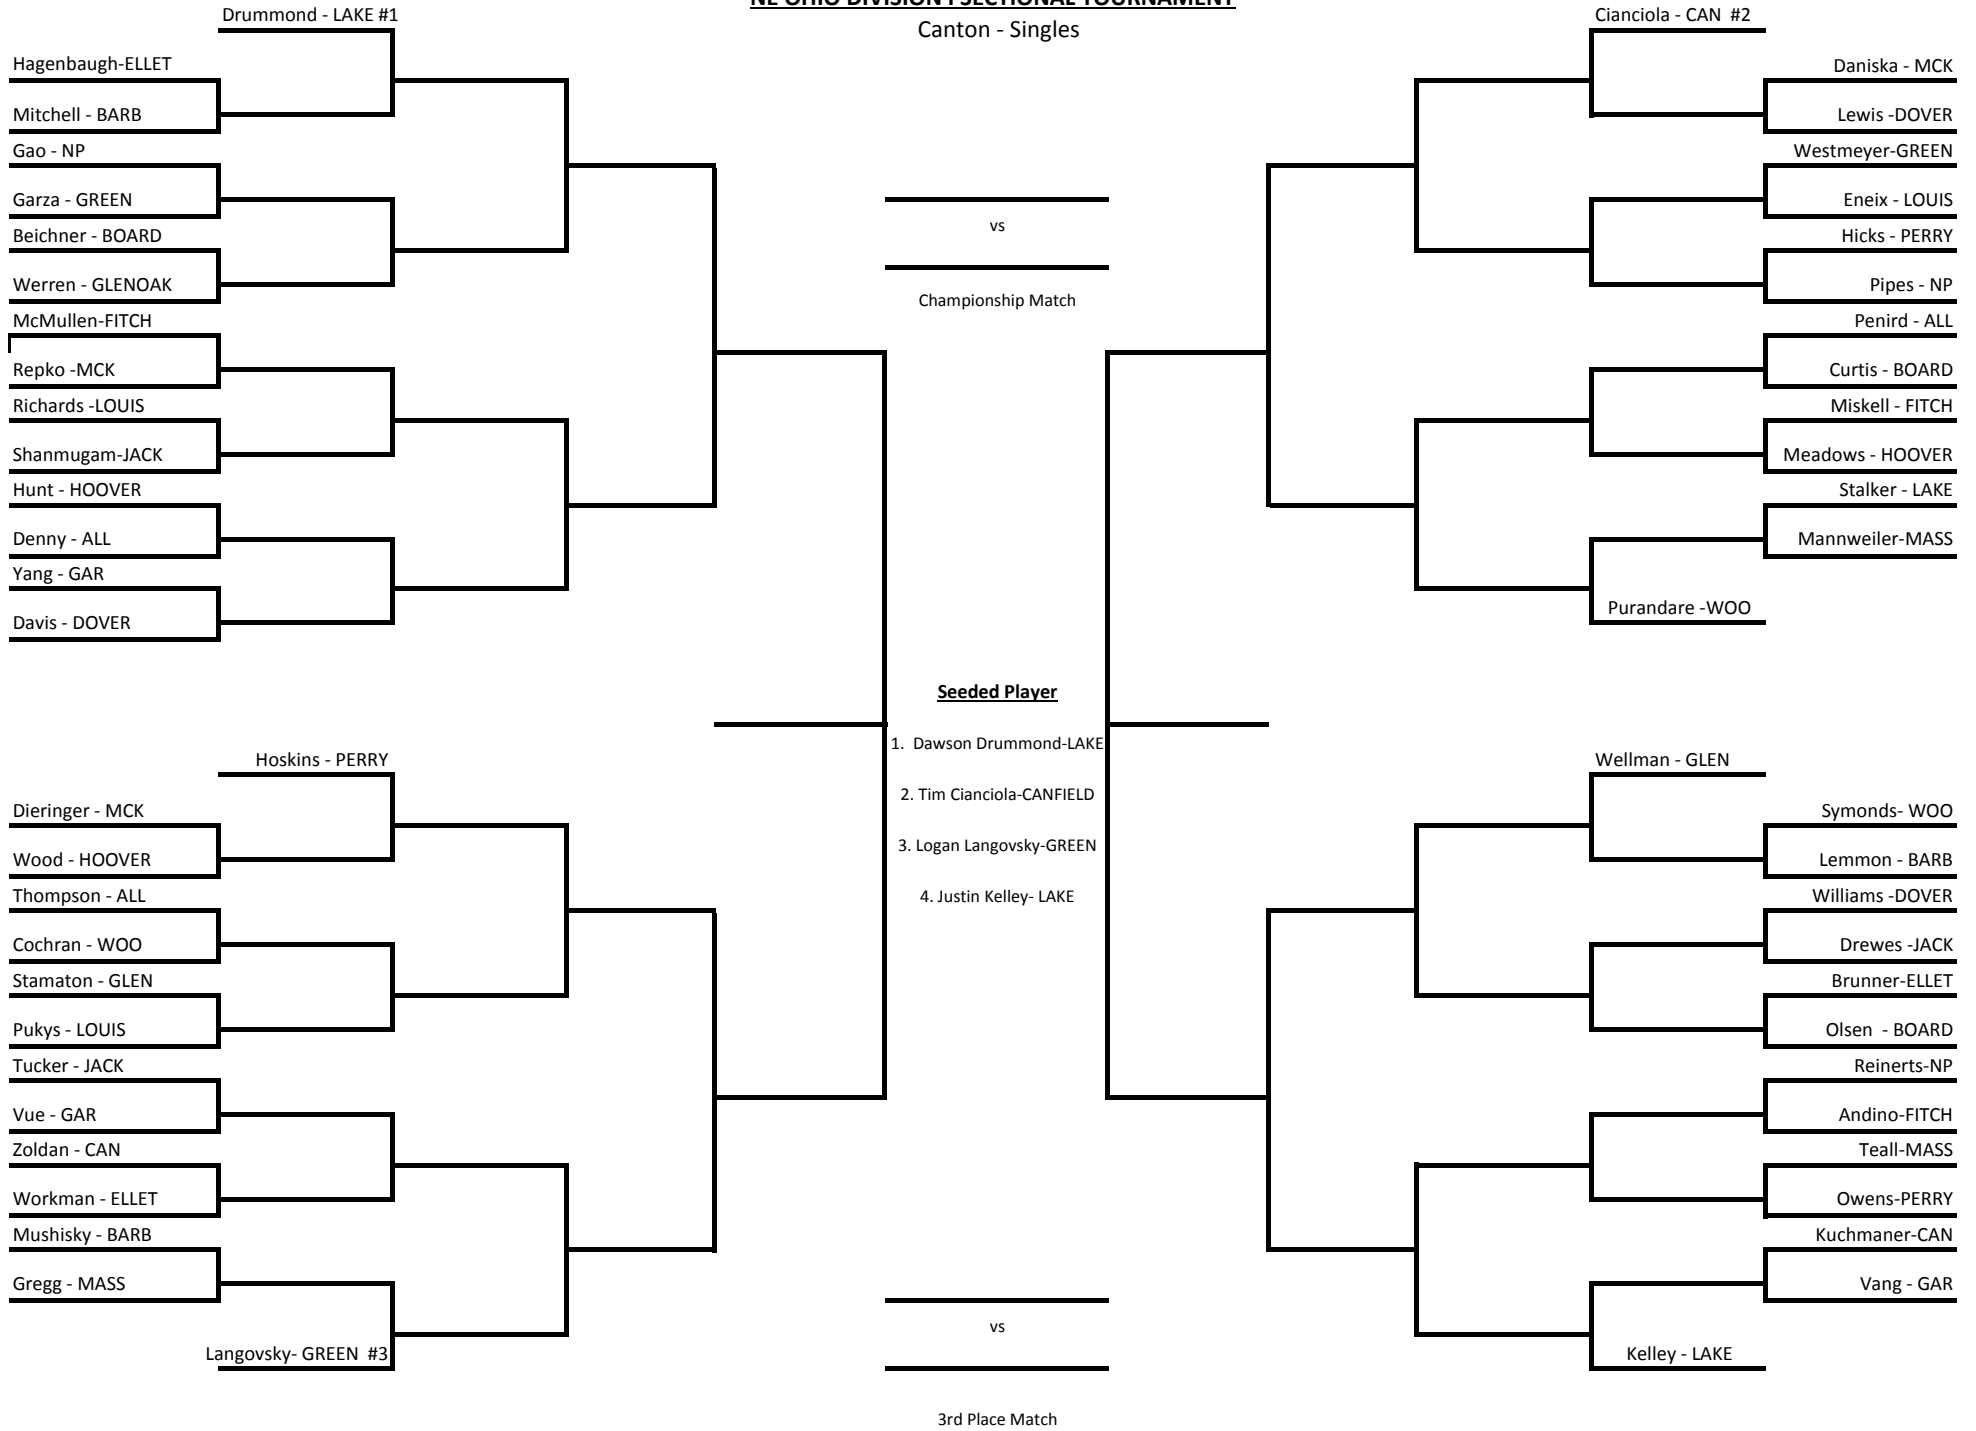

**NE OHIO DIVISION I SECTIONAL TOURNAMENT**

**NE OHIO DIVISION I SECTIONAL TOURNAMENT**

Canton Sectional - Doubles