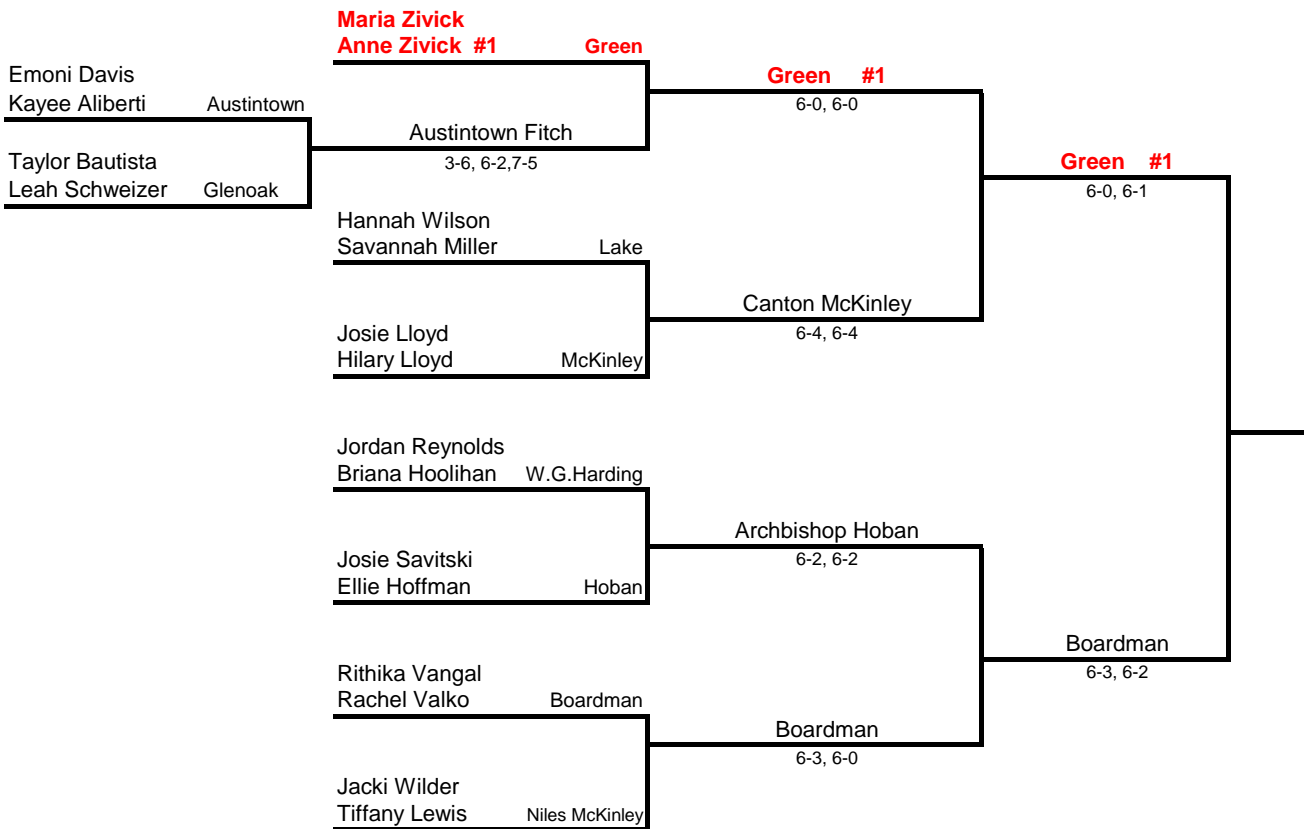

NE OHIO GIRLS DI CANTON TENNIS SECTIONAL  
Harvard Park (Weis)- DOUBLES

**BRACKET #1**

Round #1

Round #2

Round #3

QUARTERFINALS

**BRACKET #2**

NE OHIO GIRLS DI CANTON TENNIS SECTIONAL  
Harvard Park (Weis)- DOUBLES

**BRACKET #3**

**Round #1**

**Round #2**

**Round #3**

**QUARTERFINALS**

**BRACKET #4**