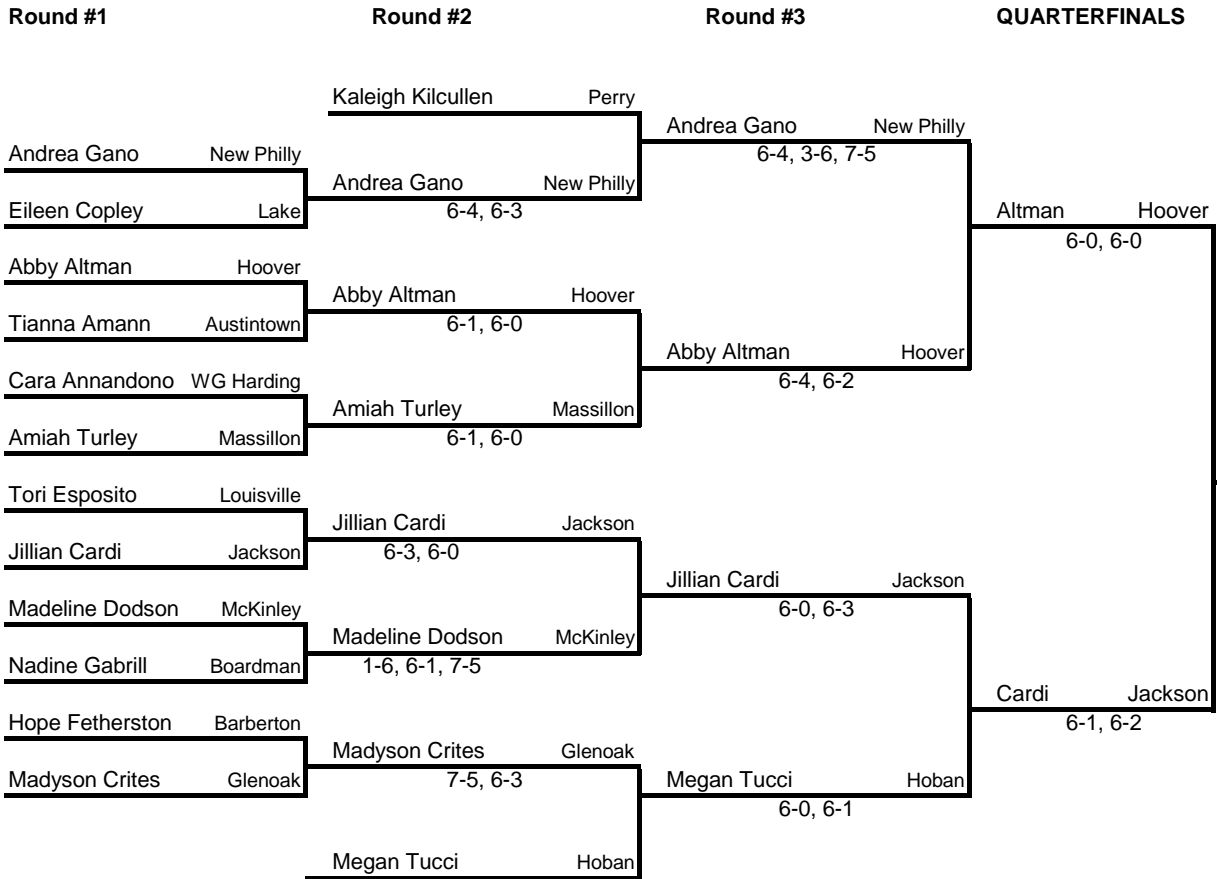

6-0, 6-0

**Emily Thomas**  
**Megan Reese #3 Jackson**

3-6, 6-1, 6-3

Kan / Ross Canfield

Cianciola/Economus Canfield  
6-3, 6-2

Cianciola/Economus Canfield

1 Thomas / Reese  
Jackson

2 Zivick / Zivick  
Green

3 Cianciola / Economus  
Canfield

4 Kan / Ross  
Canfield

NE OHIO GIRLS DI CANTON TENNIS SECTIONAL  
Harvard Park (Weis) - Singles

**BRACKET #1**

**BRACKET #2**

NE OHIO GIRLS DI CANTON TENNIS SECTIONAL  
Harvard Park (Weis) - Singles