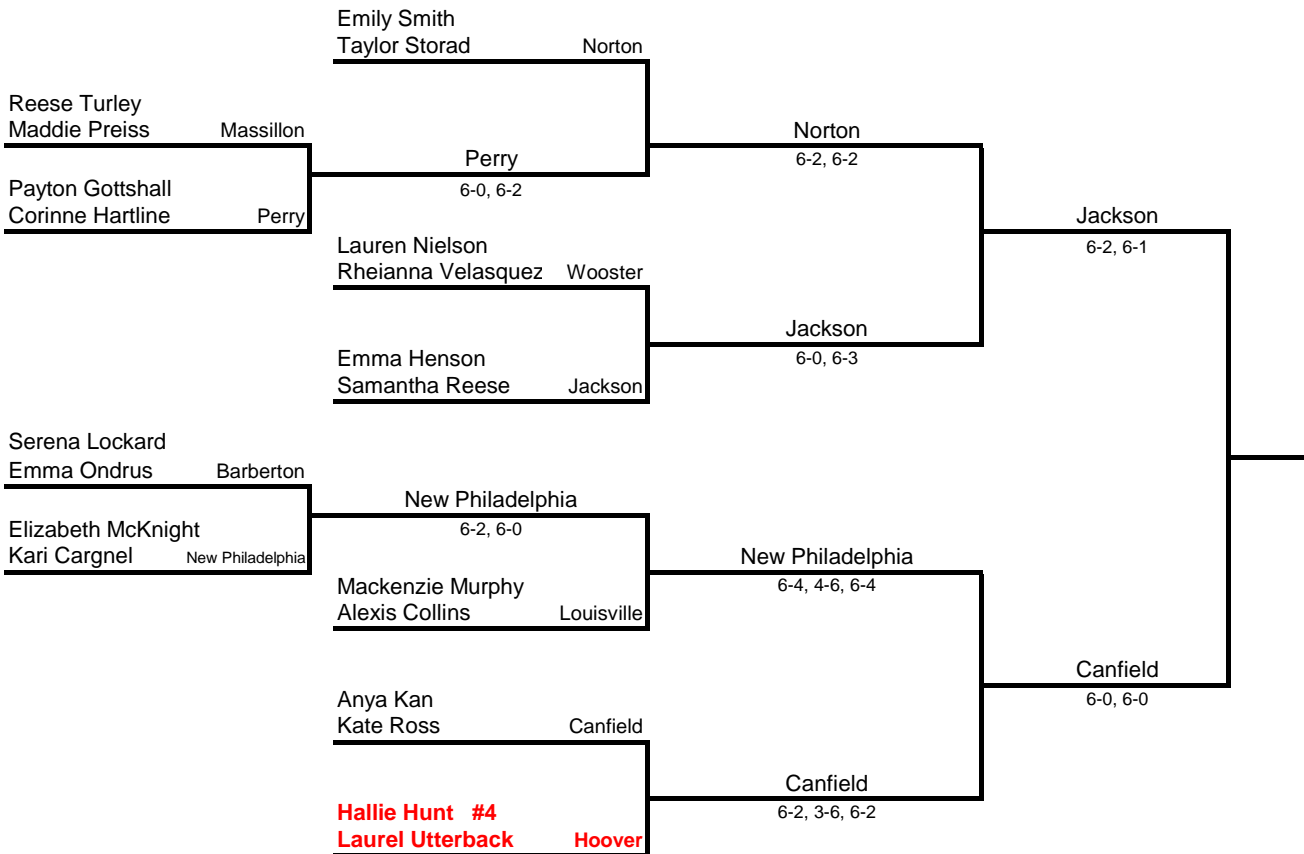

NE OHIO GIRLS DI CANTON TENNIS SECTIONAL  
Harvard Park (Weis)- DOUBLES

**BRACKET #1**

Round #1

Round #2

Round #3

QUARTERFINALS

**BRACKET #2**

NE OHIO GIRLS DI CANTON TENNIS SECTIONAL  
Harvard Park (Weis)- DOUBLES

**BRACKET #3**

**Round #1**

**Round #2**

**Round #3**

**QUARTERFINALS**

**BRACKET #4**