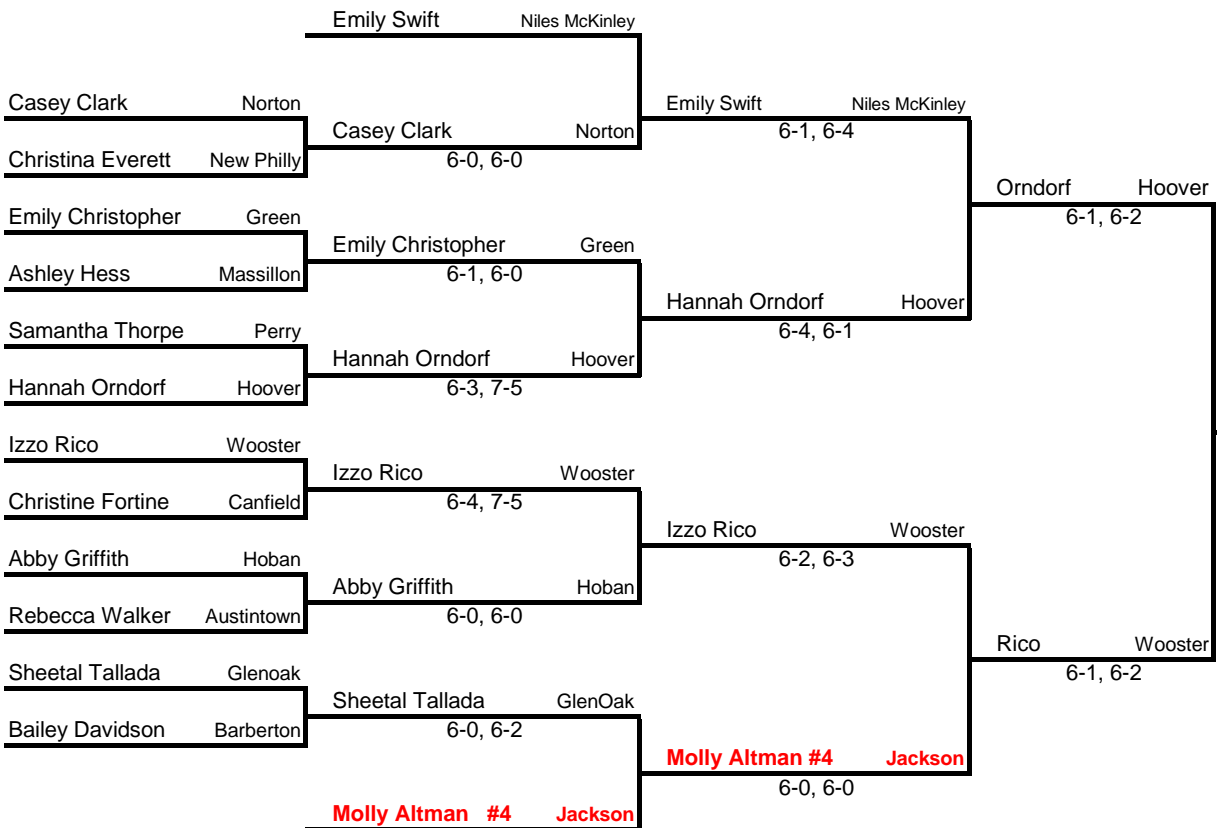

3 Cianciola / Economus  
Canfield

4 Kan / Ross  
Canfield

NE OHIO GIRLS DI CANTON TENNIS SECTIONAL  
Harvard Park (Weis) - Singles

**BRACKET #1**

**BRACKET #2**

NE OHIO GIRLS DI CANTON TENNIS SECTIONAL  
Harvard Park (Weis) - Singles