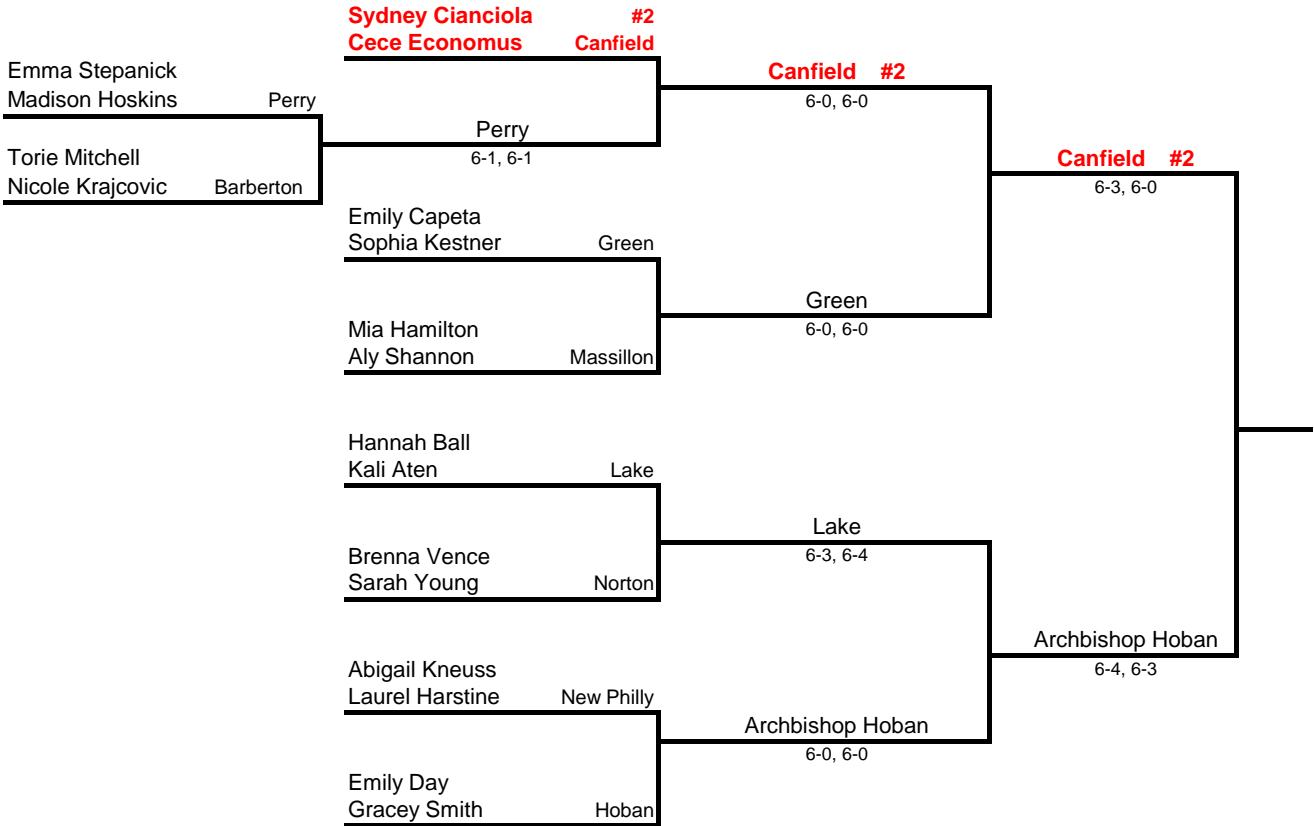

NE OHIO GIRLS DI CANTON TENNIS SECTIONAL  
Harvard Park (Weis)- DOUBLES

**BRACKET #1**

Round #1

Round #2

Round #3

QUARTERFINALS

**BRACKET #2**

NE OHIO GIRLS DI CANTON TENNIS SECTIONAL  
Harvard Park (Weis)- DOUBLES

**BRACKET #3**

**Round #1**

**Round #2**

**Round #3**

**QUARTERFINALS**

**BRACKET #4**