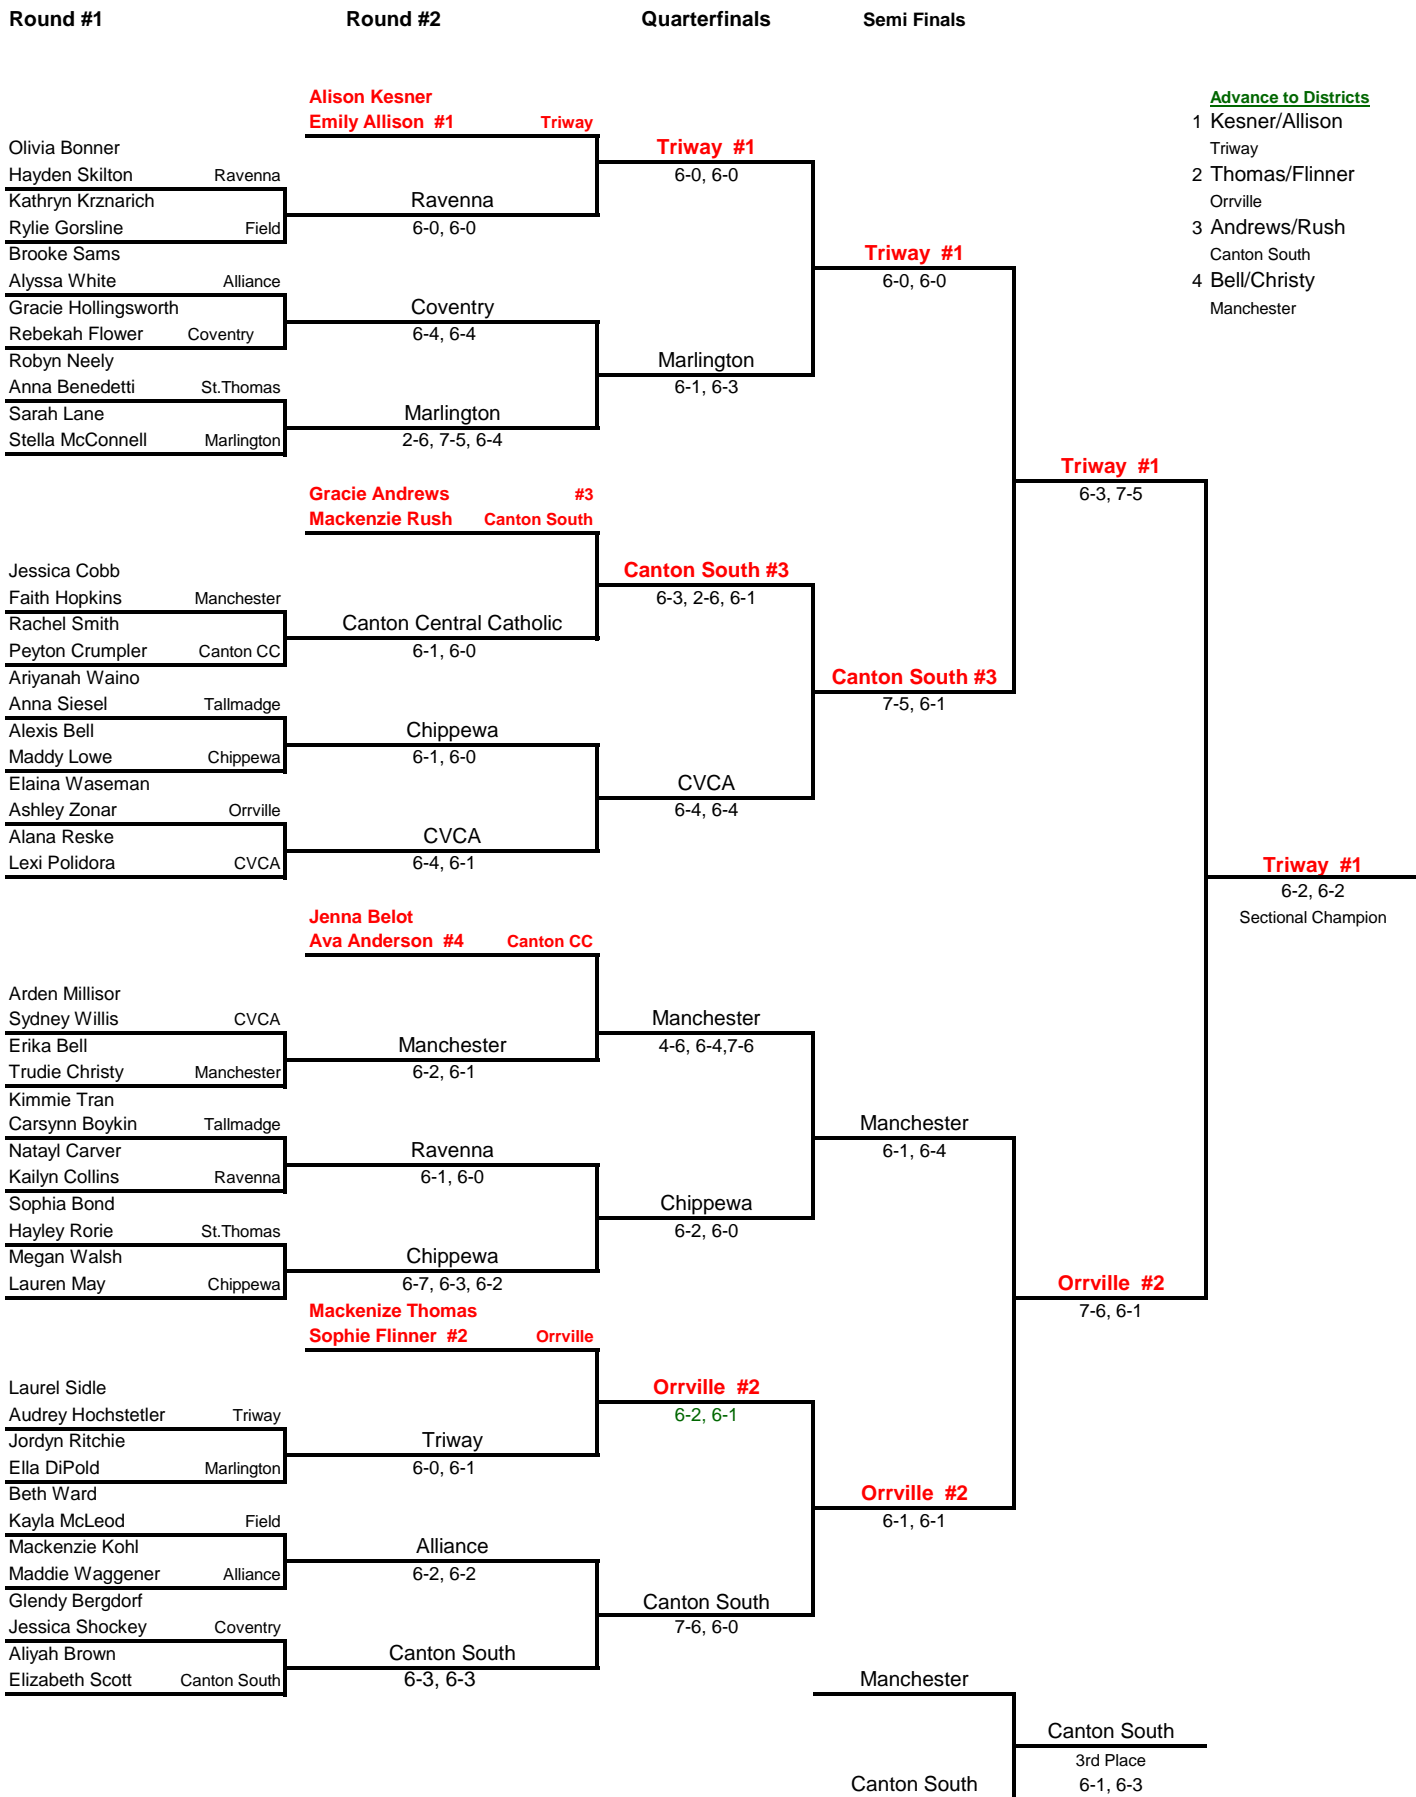

NE OHIO GIRLS DII CANTON TENNIS SECTIONAL
Harvard Park - DOUBLES