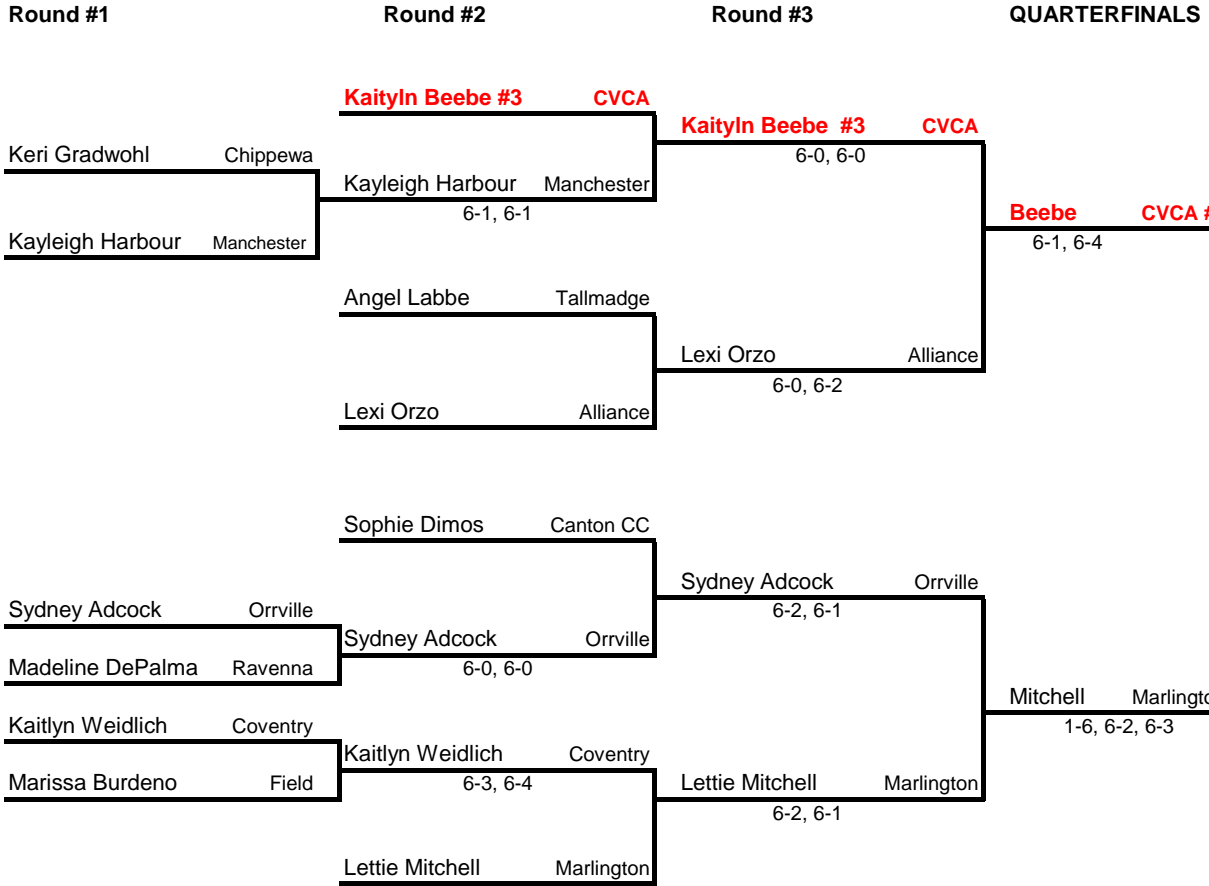

Destiny Winans #2 Canton South
6-0, 6-3

Irene Norman #1 CVCA
6-1, 4-6, 6-2

Destiny Winans #2 Canton South
2-6, 7-5, 6-1

Irene Norman #1 CVCA
6-3, 6-3

Claudia Adcock Orrville

Kaitlyn Beebe CVCA

Claudia Adcock Orrville
6-3, 6-4

- 1 Irene Norman
CVCA
- 2 Destiny Winans
Canton South
- 3 Claudia Adcock
Orrville
- 4 Kaitlyn Beebe
CVCA

NE OHIO GIRLS DII CANTON TENNIS SECTIONAL
Harvard Park - DOUBLES

NE OHIO GIRLS DII CANTON TENNIS SECTIONAL
Harvard Park (Weis) - SINGLES

BRACKET #1

BRACKET #2

NE OHIO GIRLS DII CANTON TENNIS SECTIONAL
Harvard Park (Weis)- SINGLES

BRACKET #3

BRACKET #4