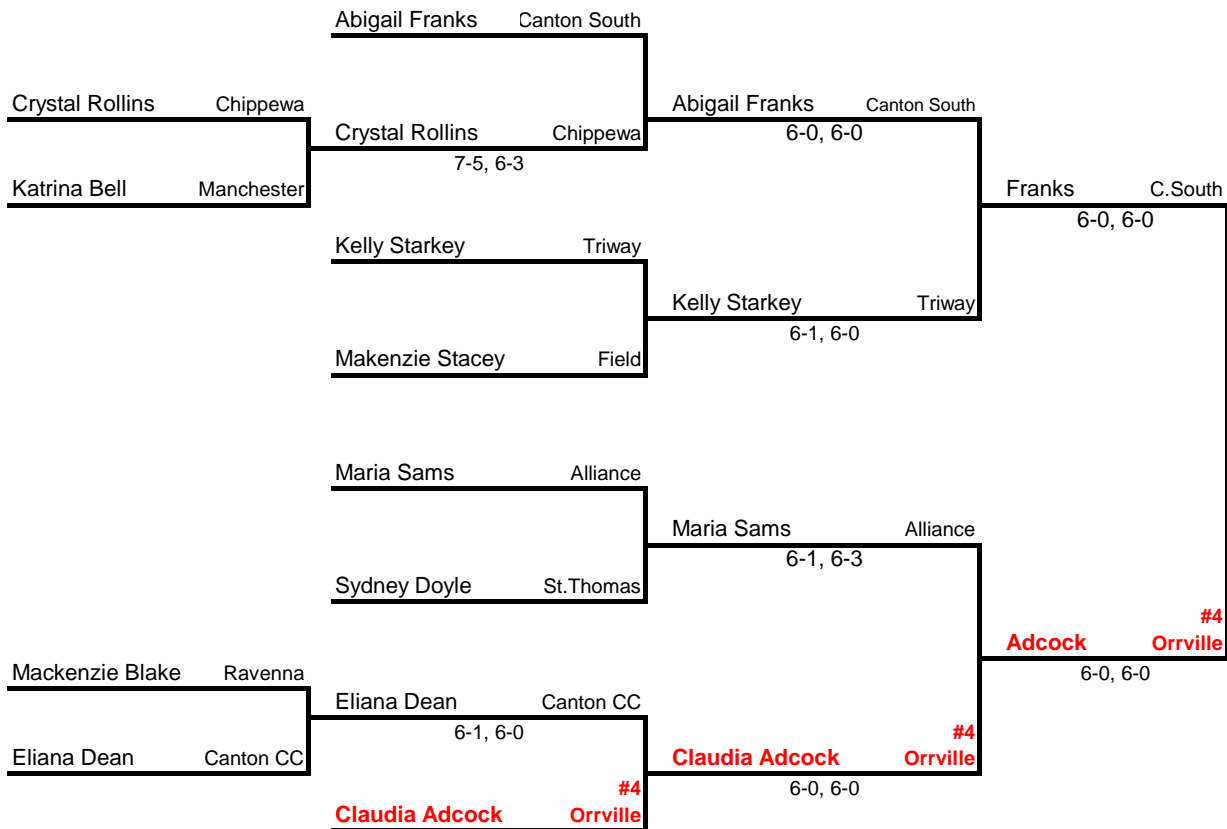

NE OHIO GIRLS DII CANTON TENNIS SECTIONAL
Harvard Park (Weis) - SINGLES

BRACKET #1

QUARTERFINALS

SEMI-FINALS

FINALS

ADVANCING TO DISTRICT:

Irene Norman CVCA #1
Abby Adcock Orrville

Irene Norman #1 CVCA
6-1, 6-1

Destiny Winans #2 Canton South
6-0, 6-3

Irene Norman #1 CVCA
6-1, 4-6, 6-2

Destiny Winans #2 Canton South
2-6, 7-5, 6-1

Irene Norman #1 CVCA
6-3, 6-3

Claudia Adcock Orrville

Kaitlyn Beebe CVCA

Claudia Adcock Orrville
6-3, 6-4

- 1 Irene Norman
CVCA
- 2 Destiny Winans
Canton South
- 3 Claudia Adcock
Orrville
- 4 Kaitlyn Beebe
CVCA

NE OHIO GIRLS DII CANTON TENNIS SECTIONAL
Harvard Park - DOUBLES

NE OHIO GIRLS DII CANTON TENNIS SECTIONAL
Harvard Park (Weis) - SINGLES

BRACKET #1

BRACKET #2

NE OHIO GIRLS DII CANTON TENNIS SECTIONAL
Harvard Park (Weis)- SINGLES

BRACKET #3

BRACKET #4