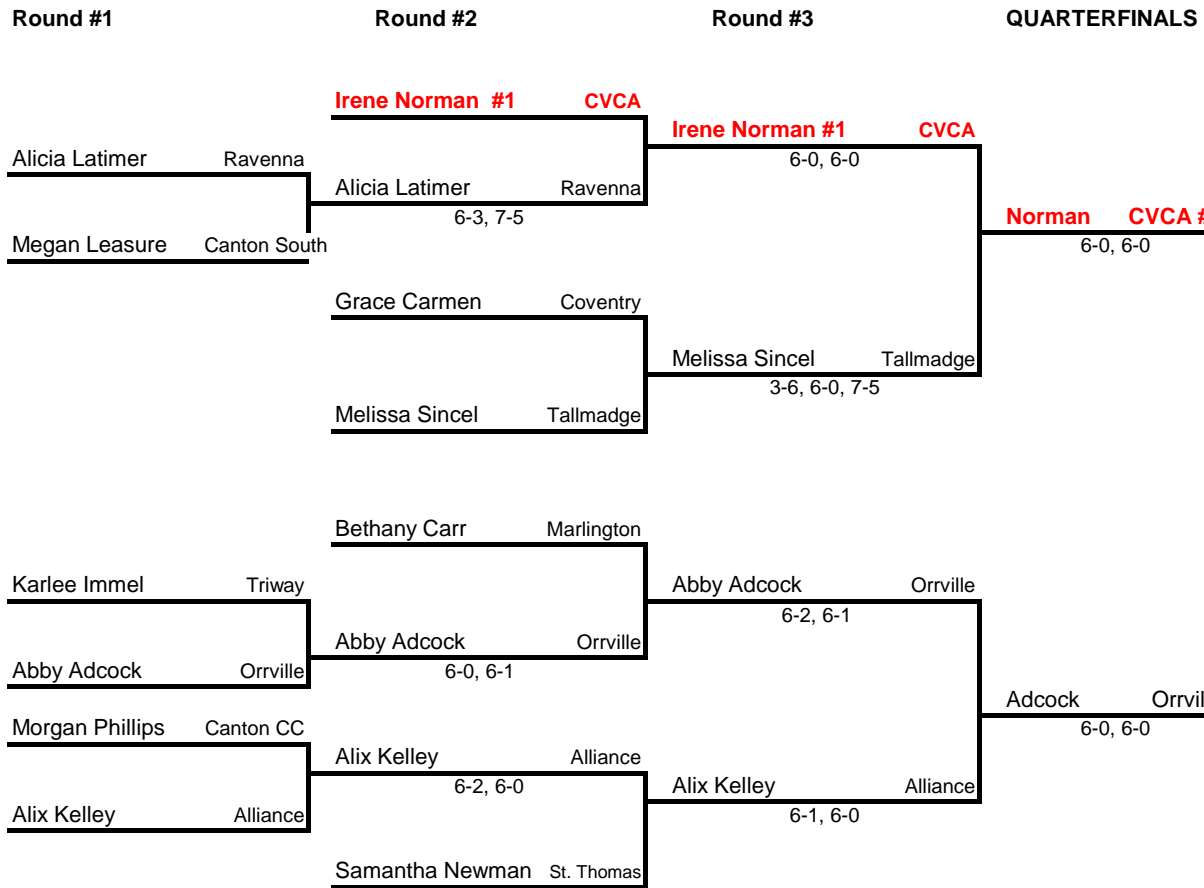

NE OHIO GIRLS DII CANTON TENNIS SECTIONAL
Harvard Park (Weis) - SINGLES

BRACKET #1