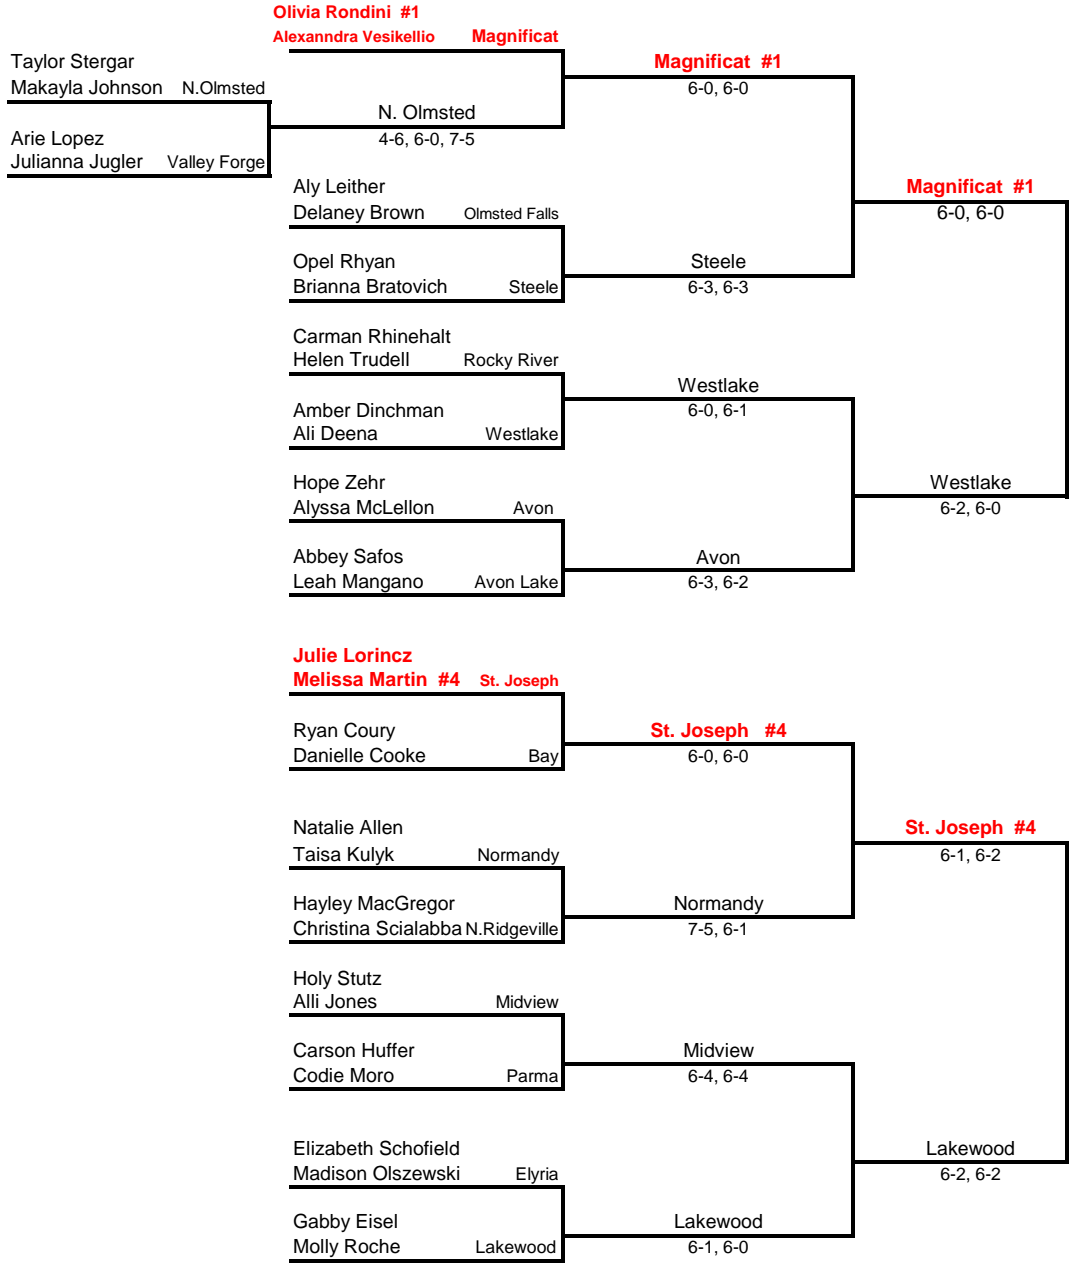

NE OHIO GIRLS DI OBERLIN TENNIS SECTIONAL
Oberlin College

BRACKET #1

QUARTERFINALS

SEMI-FINALS

FINALS

ADVANCING TO DISTRICT:

NE OHIO GIRLS DI OBERLIN TENNIS SECTIONAL
Oberlin College

BRACKET #1

BRACKET #1

Round #1

Round #2

Round #3

QUARTERFINALS

BRACKET #2

NE OHIO GIRLS DI OBERLIN TENNIS SECTIONAL
Oberlin College

BRACKET #3

BRACKET #4

NE OHIO GIRLS DI OBERLIN TENNIS SECTIONAL
Oberlin College

BRACKET #1
Round #1

Round #2

Round #3

QUARTERFINALS

NE OHIO GIRLS DI OBERLIN TENNIS SECTIONAL
Oberlin College

BRACKET #3
Round #1

Round #2

Round #3

QUARTERFINALS