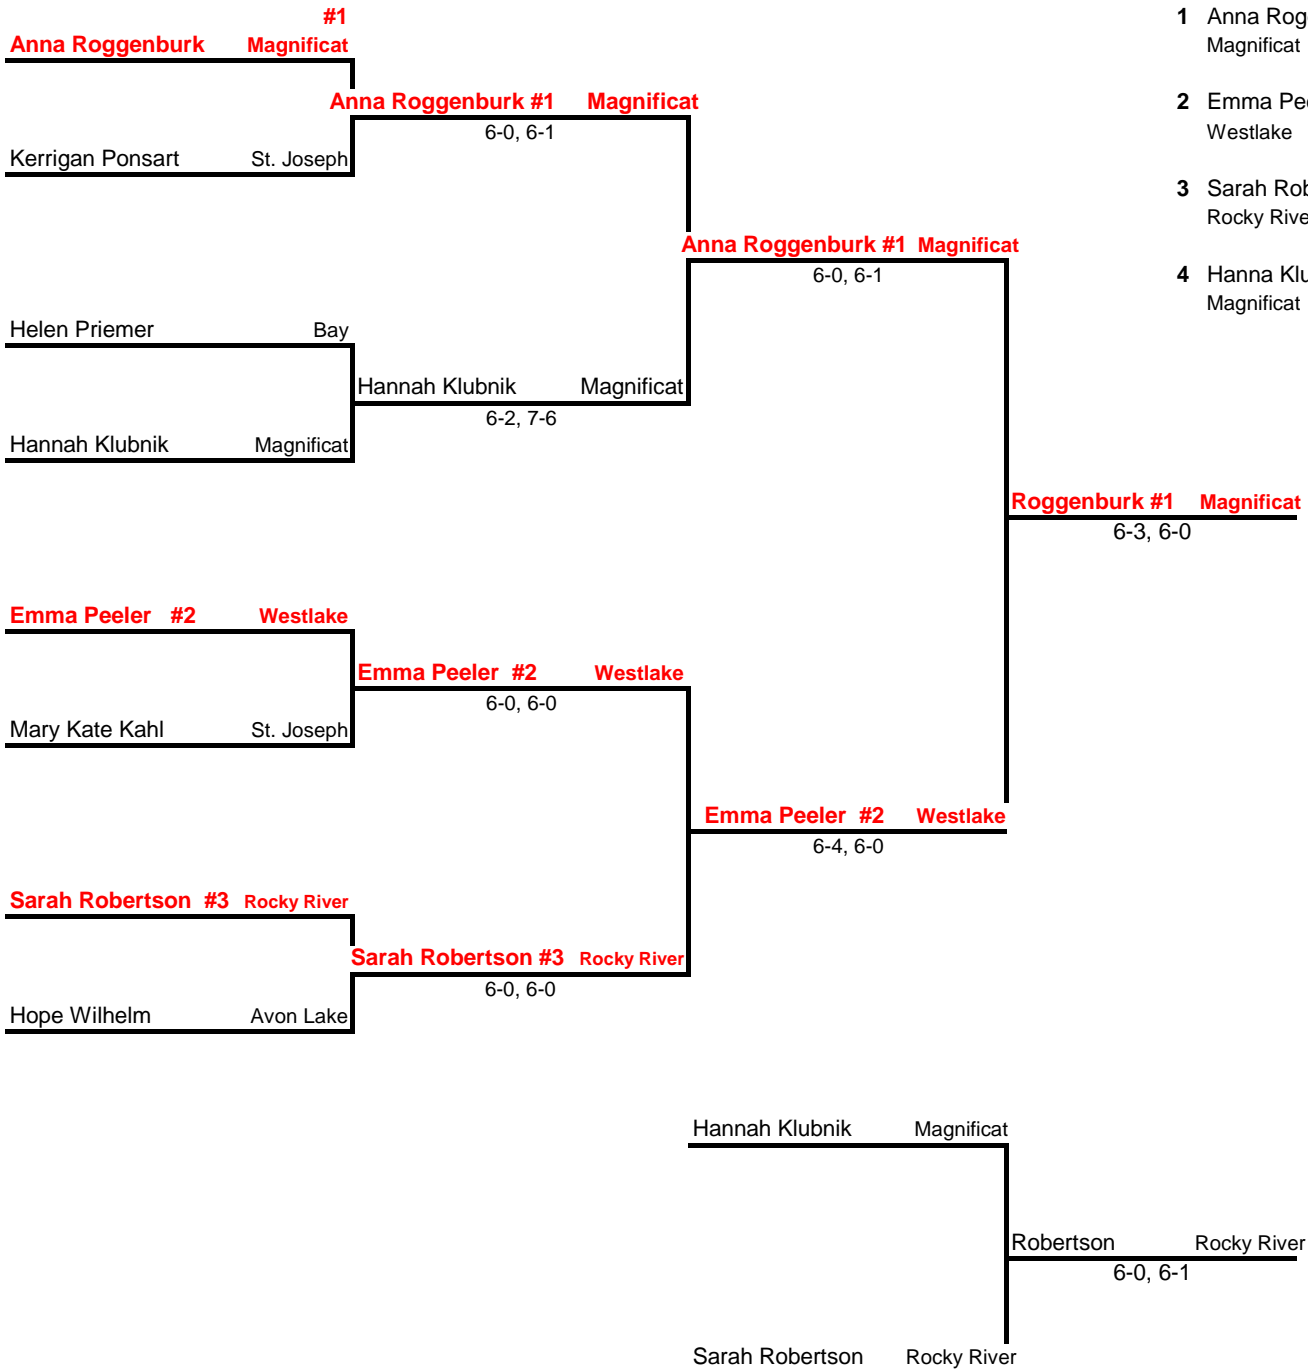

NE OHIO GIRLS DI OBERLIN TENNIS SECTIONAL
Oberlin College

BRACKET #1

QUARTERFINALS

SEMI-FINALS

FINALS

ADVANCING TO DISTRICT:

NE OHIO GIRLS DI OBERLIN TENNIS SECTIONAL
Oberlin College

BRACKET #1

QUARTERFINALS

SEMI-FINALS

FINALS

ADVANCING TO DISTRICT:

Olivia Rondini #1
Alexandra Vesikallio Magnificat

Amber Dinchman
Deena Ali Westlake

Magnificat #1
6-0, 6-0

Julie Lorincz
Melissa Martin St. Joseph

Gabby Eisel
Molly Roche Lakewood

St. Joseph #4
6-1, 6-1

Demetria Jhaveri #2
Ashley Michelich Westlake

Bridge Fitzgerald
Abby Weaver St. Joseph

Westlake #2
6-1, 6-1

Niki Zuber #3
Emily Pallaki Magnificat

Grace Sullivan
Sophie Krebs Rocky River

Round #2

Round #3

QUARTERFINALS