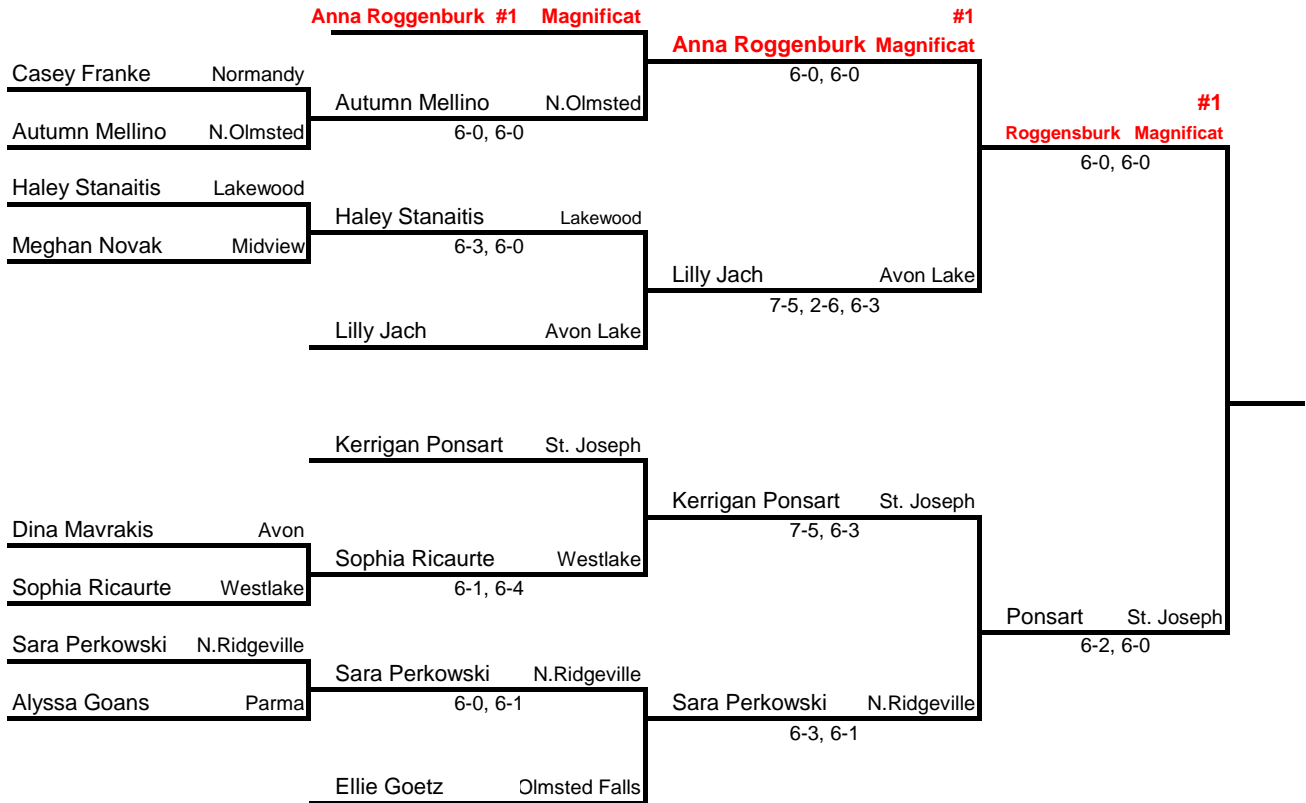

Magnificat

Magnificat

6-2, 6-2

- 1 Rondini / Vesikallio
Magnificat
- 2 Jhaveri/Michelich
Westlake
- 3 Zuber/Pallaki
Magnificat
- 4 Lornicz/Martin
St. Joseph

NE OHIO GIRLS DI OBERLIN TENNIS SECTIONAL
Oberlin College

BRACKET #1

Round #1

Round #2

Round #3

QUARTERFINALS

BRACKET #2

NE OHIO GIRLS DI OBERLIN TENNIS SECTIONAL
Oberlin College

BRACKET #3