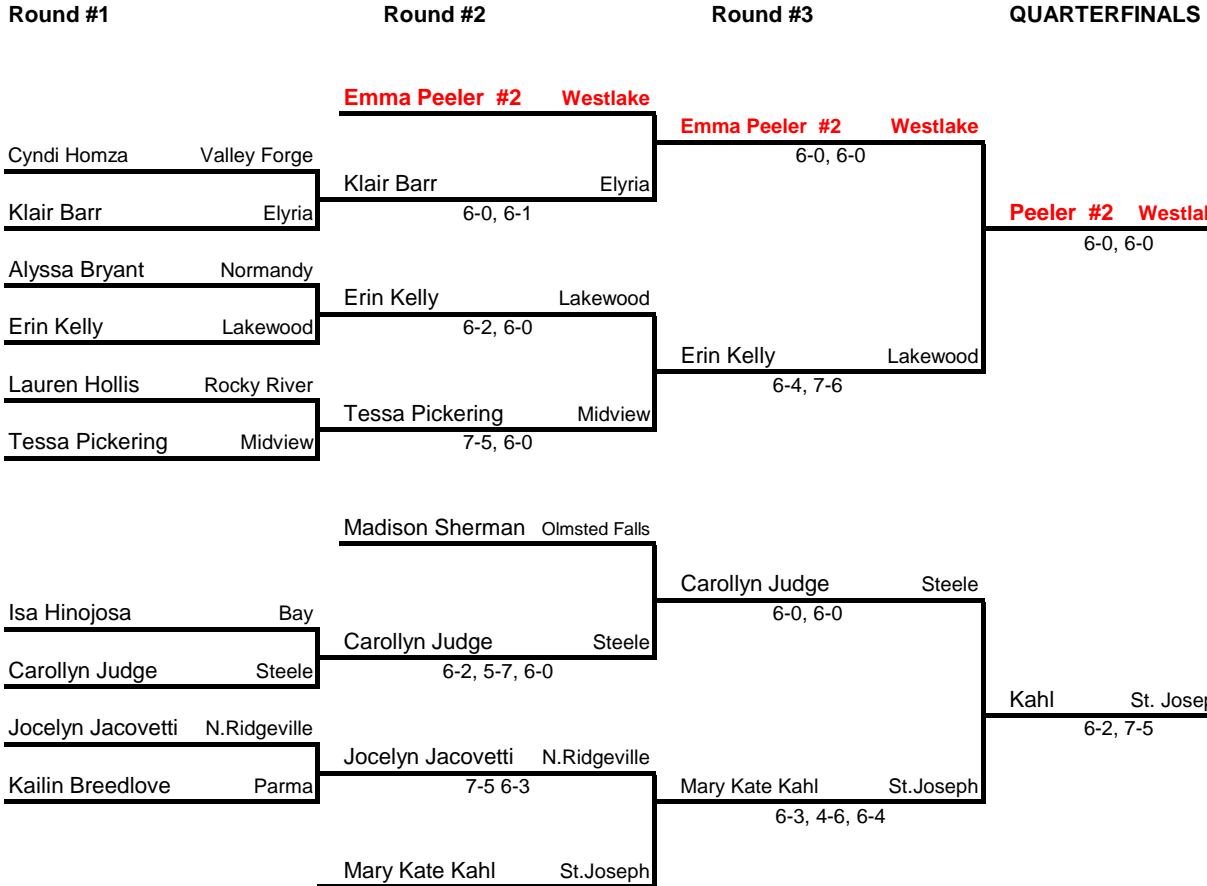

NE OHIO GIRLS DI OBERLIN TENNIS SECTIONAL
Oberlin College

BRACKET #1

QUARTERFINALS

SEMI-FINALS

FINALS

ADVANCING TO DISTRICT:

NE OHIO GIRLS DI OBERLIN TENNIS SECTIONAL
Oberlin College

BRACKET #1

BRACKET #1

Round #1

Round #2

Round #3

QUARTERFINALS

BRACKET #2

NE OHIO GIRLS DI OBERLIN TENNIS SECTIONAL
Oberlin College

BRACKET #3

BRACKET #4

NE OHIO GIRLS DI OBERLIN TENNIS SECTIONAL
Oberlin College

BRACKET #1
Round #1

Round #2

Round #3

QUARTERFINALS

NE OHIO GIRLS DI OBERLIN TENNIS SECTIONAL
Oberlin College

BRACKET #3
Round #1

Round #2

Round #3

QUARTERFINALS