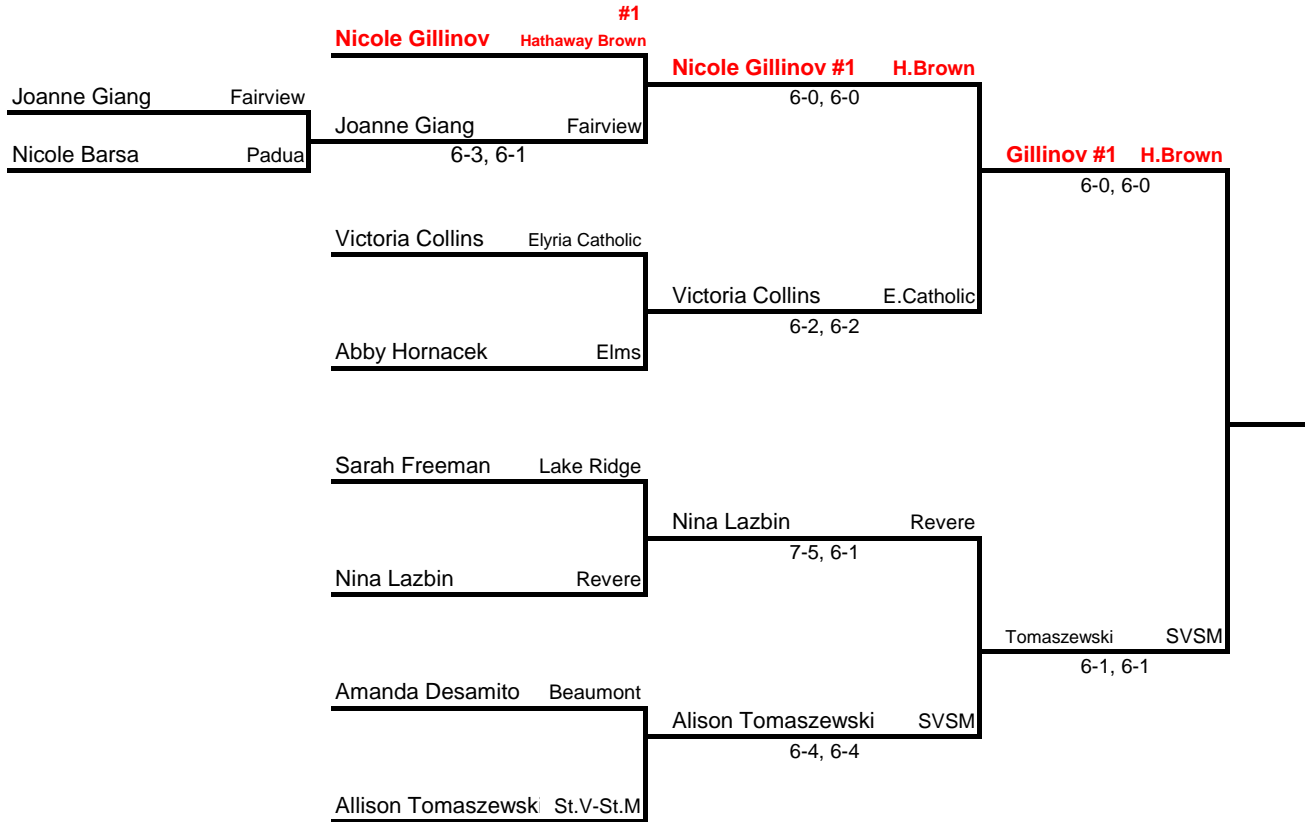

NE OHIO GIRLS DII ROCKY RIVER TENNIS SECTIONAL  
Tri-City Park - SINGLES

**BRACKET #1**

**QUARTERFINALS**

**SEMI-FINALS**

**FINALS**

**ADVANCING TO DISTRICT:**

**Nicole Gillinov #1 H.Brown**

Alison Tomaszewski SVSM

NE OHIO GIRLS DII ROCKY RIVER TENNIS SECTIONAL  
Tri-City Park - SINGLES

**BRACKET #1**

Round #1

Round #2

Round #3

QUARTERFINALS

**BRACKET #2**

NE OHIO GIRLS DII ROCKY RIVER TENNIS SECTIONAL  
Tri-City Park - SINGLES

BRACKET #3

Round #1

Round #2

Round #3

QUARTERFINALS

BRACKET #4