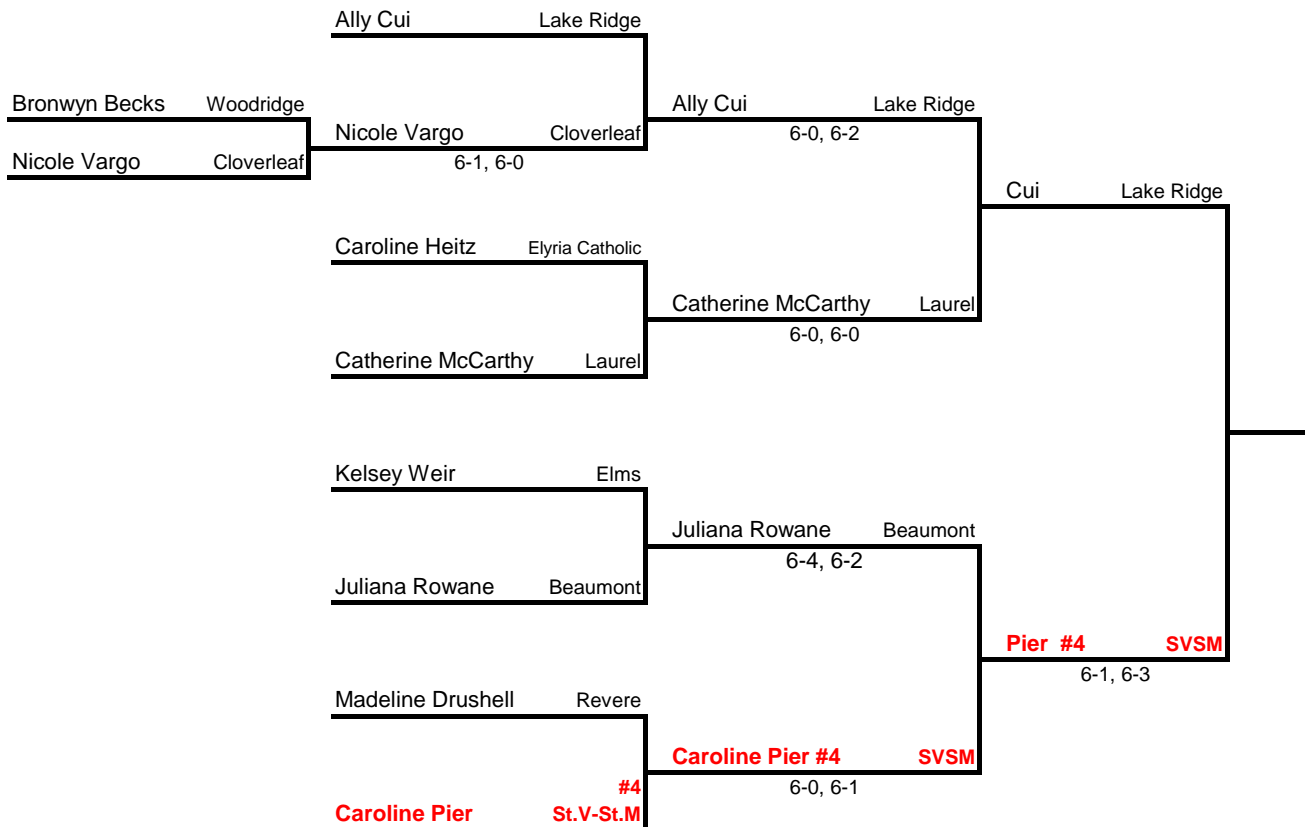

NE OHIO GIRLS DII ROCKY RIVER TENNIS SECTIONAL  
Tri-City Park - SINGLES

**BRACKET #1**

**QUARTERFINALS**

**SEMI-FINALS**

**FINALS**

**ADVANCING TO DISTRICT:**

**Nicole Gillinov #1 H.Brown**

Alison Tomaszewski SVSM

NE OHIO GIRLS DII ROCKY RIVER TENNIS SECTIONAL  
Tri-City Park - SINGLES

**BRACKET #1**

Round #1

Round #2

Round #3

QUARTERFINALS

**BRACKET #2**

NE OHIO GIRLS DII ROCKY RIVER TENNIS SECTIONAL  
Tri-City Park - SINGLES

BRACKET #3

Round #1

Round #2

Round #3

QUARTERFINALS

BRACKET #4