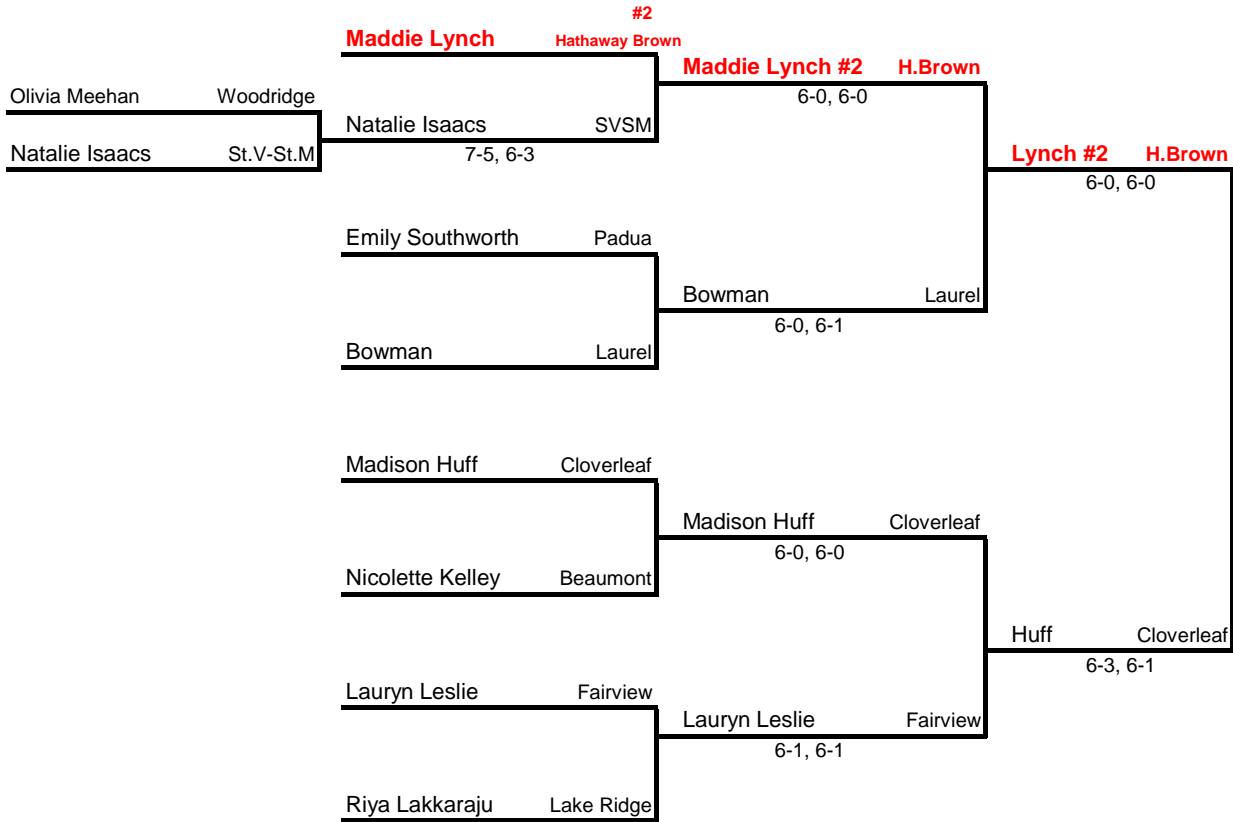

NE OHIO GIRLS DII ROCKY RIVER TENNIS SECTIONAL  
Tri-City Park - SINGLES

**BRACKET #1**

**QUARTERFINALS**

**SEMI-FINALS**

**FINALS**

**ADVANCING TO DISTRICT:**

**Nicole Gillinov #1 H.Brown**

Alison Tomaszewski SVSM

NE OHIO GIRLS DII ROCKY RIVER TENNIS SECTIONAL  
Tri-City Park - SINGLES

**BRACKET #1**

Round #1

Round #2

Round #3

QUARTERFINALS

**BRACKET #2**

NE OHIO GIRLS DII ROCKY RIVER TENNIS SECTIONAL  
Tri-City Park - SINGLES

BRACKET #3

Round #1

Round #2

Round #3

QUARTERFINALS

BRACKET #4