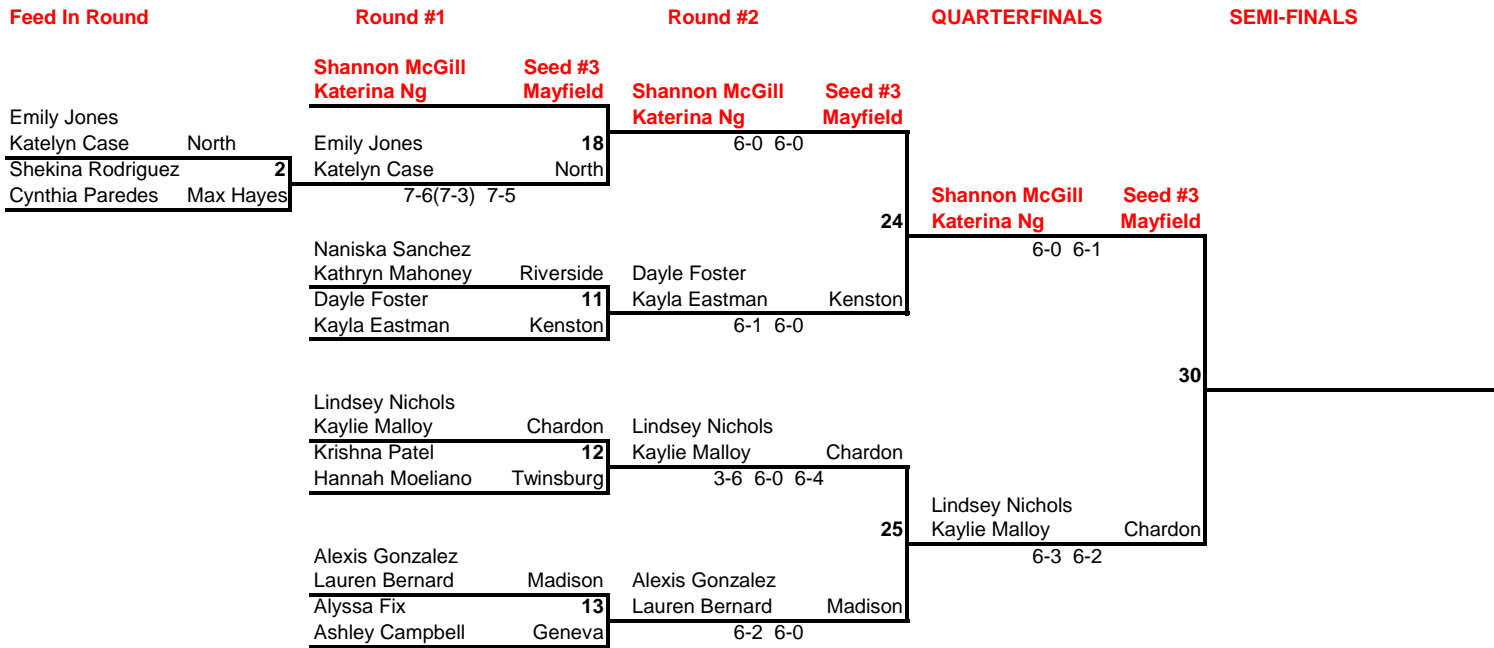

NORTHEASTERN OHIO SECTIONAL TENNIS - 2017 GIRLS D1
Shaker Heights High School Tennis Courts
Tuesday, October 3 8:00AM; Wednesday, October 4 3:30PM; Thursday, October 5 3:30PM

BRACKET C

Feed In Round