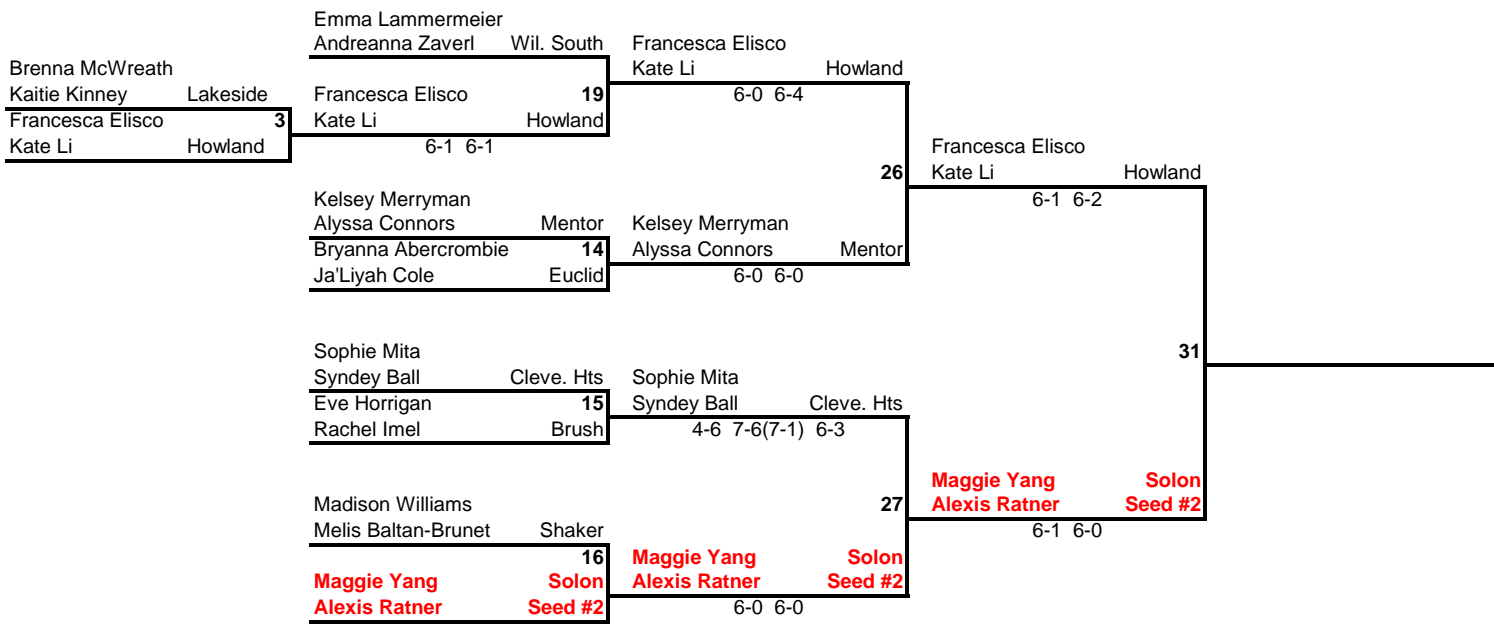

NORTHEASTERN OHIO SECTIONAL TENNIS - 2017 GIRLS D1
Shaker Heights High School Tennis Courts
Tuesday, October 3 8:00AM; Wednesday, October 4 3:30PM; Thursday, October 5 3:30PM

BRACKET C

Feed In Round

BRACKET D

33